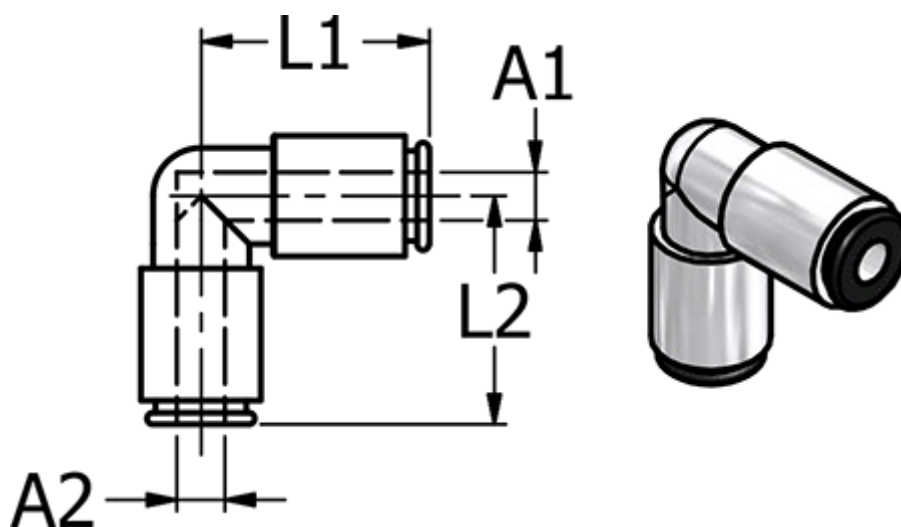

Article number: 586748012

Description: Push-in fitting 748.012, Ø12 /Ø12
Elbow connector

Measures

Ext. hose diameter A1 = 12

Ext. hose diameter A2 = 12

L1 = 26

L2 = 26